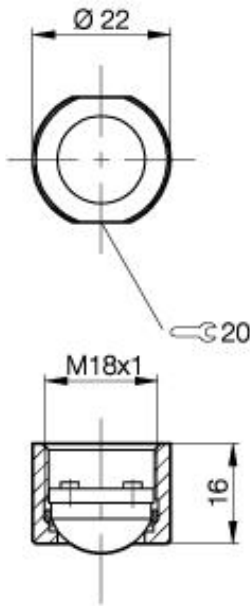

### Common Data

Version  
Usable with

Plano-Convex Lens  
for all BOS 18-diffuse

### Mechanical Data

Measurements W x H x D or Dia x D  
Mounting

Ø22 x 16  
thread M18

PX0773

Datasheet number::

Definitions see general catalog.  
If not otherwise noted, ratings according to  
IEC 60947-5-2 (DIN EN60947-5-2)